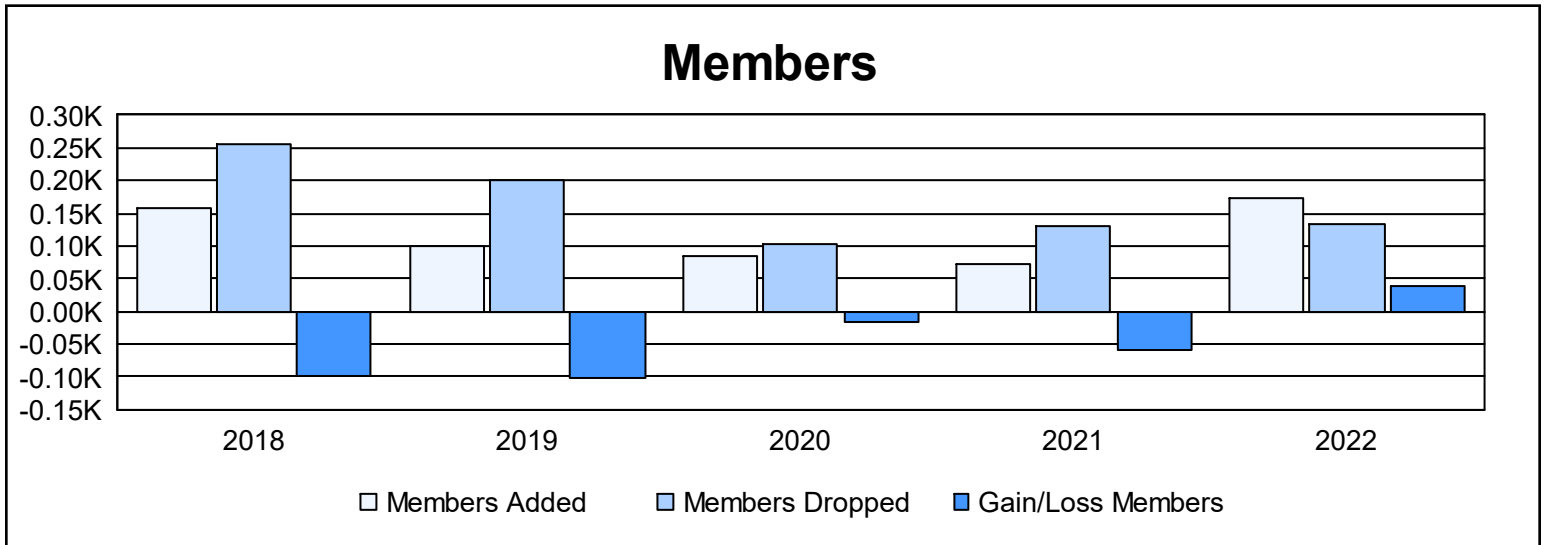

Year	New Clubs	Dropped Clubs	Gain/ Loss Clubs	New Members	Charter Members	Reinstate Members	Transfer Members	Total Member Added	Total Members Dropped	Gain/ Loss Members
2017-2018	0	1	-1	136	3	11	8	158	256	-98
2018-2019	0	2	-2	93	1	3	3	100	202	-102
2019-2020	1	0	1	44	31	3	8	86	102	-16
2020-2021	1	2	-1	58	7	4	3	72	130	-58
2021-2022	0	0	0	150	15	4	4	173	134	39
<b>Average</b>	<b>0</b>	<b>1</b>	<b>-1</b>	<b>96</b>	<b>11</b>	<b>5</b>	<b>5</b>	<b>118</b>	<b>165</b>	<b>-47</b>

### Membership Composition June 2022 Cumulative