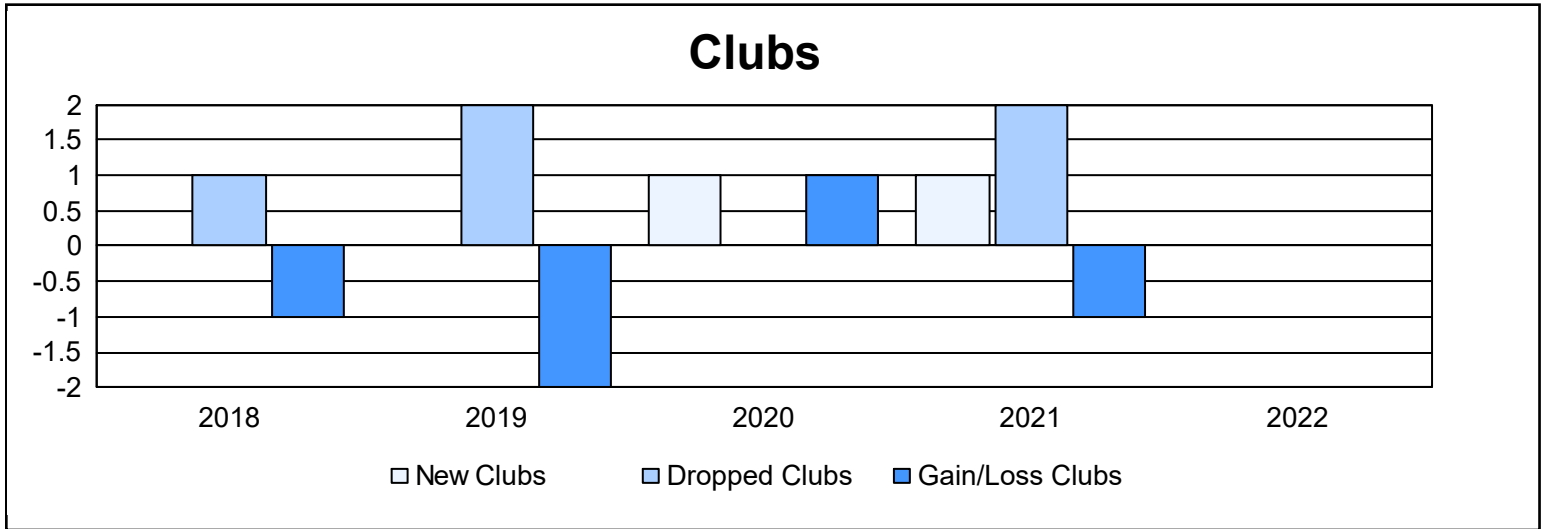

Year	New Clubs	Dropped Clubs	Gain/ Loss Clubs	New Members	Charter Members	Reinstate Members	Transfer Members	Total Member Added	Total Members Dropped	Gain/ Loss Members
2017-2018	0	1	-1	136	3	11	8	158	256	-98
2018-2019	0	2	-2	93	1	3	3	100	202	-102
2019-2020	1	0	1	44	31	3	8	86	102	-16
2020-2021	1	2	-1	58	7	4	3	72	130	-58
2021-2022	0	0	0	150	15	4	4	173	134	39
<b>Average</b>	<b>0</b>	<b>1</b>	<b>-1</b>	<b>96</b>	<b>11</b>	<b>5</b>	<b>5</b>	<b>118</b>	<b>165</b>	<b>-47</b>

### Membership Composition June 2022 Cumulative