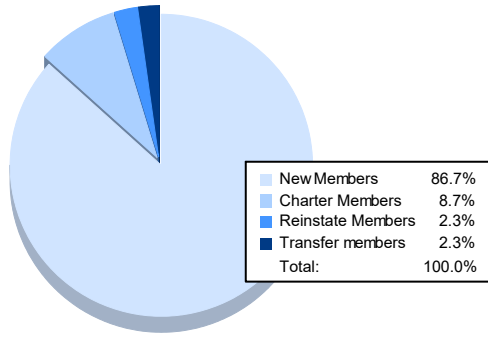

Year	New Clubs	Dropped Clubs	Gain/ Loss Clubs	New Members	Charter Members	Reinstate Members	Transfer Members	Total Member Added	Total Members Dropped	Gain/ Loss Members
2017-2018	0	1	-1	136	3	11	8	158	256	-98
2018-2019	0	2	-2	93	1	3	3	100	202	-102
2019-2020	1	0	1	44	31	3	8	86	102	-16
2020-2021	1	2	-1	58	7	4	3	72	130	-58
2021-2022	0	0	0	150	15	4	4	173	134	39
<b>Average</b>	<b>0</b>	<b>1</b>	<b>-1</b>	<b>96</b>	<b>11</b>	<b>5</b>	<b>5</b>	<b>118</b>	<b>165</b>	<b>-47</b>

### Membership Composition June 2022 Cumulative